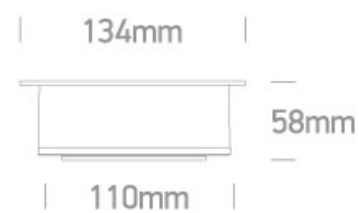

## 11128G/B/W

28W COB LED zoomable 15°-45° adjustable downlight with removable honeycomb.

Supplied with 750mA driver.

Complies with standard EN60598-1 and any other specific standards.

### Dimensions

### Physical Specification

Item Group	New 2023 Edition 2
Family	Downlights Adjustable LED
Order Code	11128G/B/W
Colour	Black
Material	Aluminium
Shape	Circular
Height	58mm

Diameter	134mm
Cutout Hole Diameter	120mm
Recessed Ceiling	Yes
Depth Required	70mm
Indoor	Yes
Adjustable	2 Directions

### Illumination Data

Colour Temperature	3000K
Lumen Output	2800lm
Light Efficiency	100lm/W
CRI	90
Beam Angle	15°-45°
Illumination Diagram	