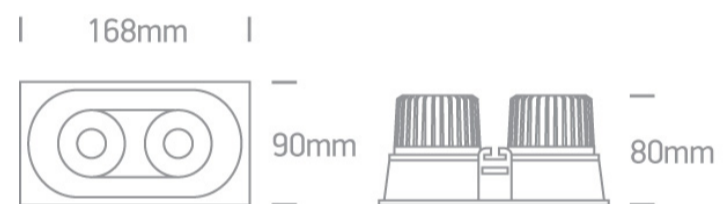

04 Recessed Spots Adjustable LED>The IP44 & IP54 COB
Outdoor/Bathroom Range Aluminium

11207WD/W/W

2x7W LED Dark Light Recessed adjustable spot, IP54.

Requires 700mA driver.

Complies with standard EN60598-1 and any other specific standards.

Downloads

Dimensions

Gallery

Must be ordered separately

89015A

Related items

89015AT

Physical Specification

Item Group	04 Recessed Spots Adjustable LED
Family	The IP44 & IP54 COB Outdoor/Bathroom Range Aluminium
Order Code	11207WD/W/W
Colour	White
Material	Die Cast
Shape	Rectangular
Length	168mm
Width	90mm
Height	83mm
Cutout Hole Width	160mm
Cutout Hole Length	83mm
Recessed Ceiling	Yes
Depth Required	100mm
Indoor	Yes
Outdoor	Yes
Adjustable	1 Direction

Illumination Data

Colour Temperature	3000K
Lumen Output	350lm
Light Efficiency	50lm/W
CRI	90
Beam Angle	36°
Illumination Diagram	
Dark Light	Yes

Packing Info

Box Length	17,5cm
Box Width	9,5cm
Box Height	10cm
Box Weight	0,520Kg
Pcs/Carton	16
Barcode	5291889050704
HS Code	9405409900