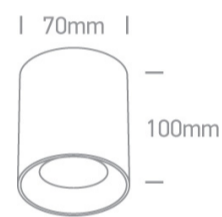

13 Wall & Ceiling>The Dark Light Cylinders Aluminium

12105AL/B/GL

10W MR16 GU10 Ceiling Light.

Complies with standard EN60598-1 and any other specific standards.

Downloads

Dimensions

Physical Specification

Item Group	13 Wall & Ceiling
Family	The Dark Light Cylinders Aluminium
Order Code	12105AL/B/GL
Colour	Black-Gold
Material	Aluminium
Shape	Circular
Height	100mm
Diameter	70mm
Surface Ceiling	Yes
Indoor	Yes
Adjustable	No

Illumination Diagram

Dark Light

Yes

Packing Info

Box Length

8cm

Box Width

7,5cm