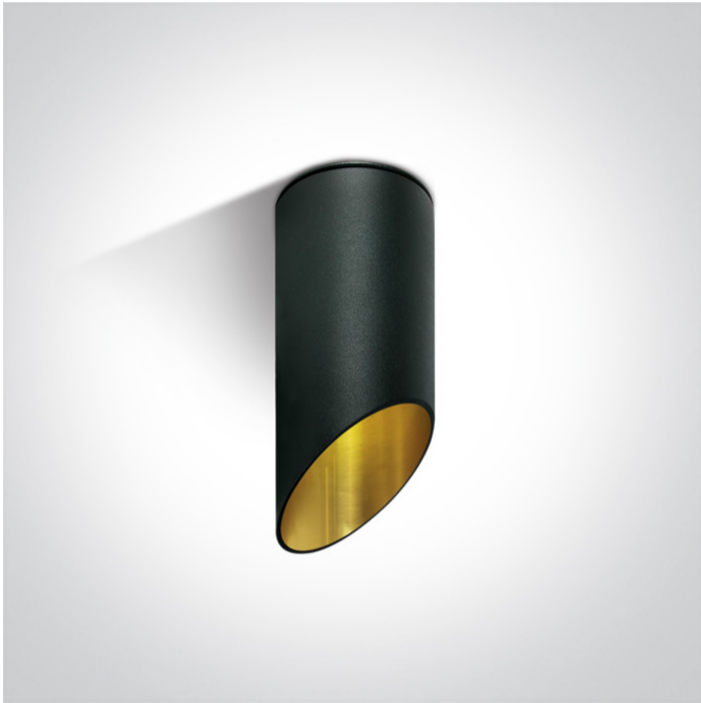

13 Wall & Ceiling > Decorative Cut Cylinders Aluminium

12105E1/B/GL

10W MR16 GU10 Black with Gold reflector cylinder downlight.

Complies with standard EN60598-1 and any other specific standards.

Downloads

Dimensions

Physical Specification

Item Group	13 Wall & Ceiling
Family	Decorative Cut Cylinders Aluminium
Order Code	12105E1/B/GL
Colour	Black-Gold
Material	Aluminium
Shape	Circular
Height	150mm
Diameter	60mm
Surface Ceiling	Yes
Indoor	Yes
Adjustable	No