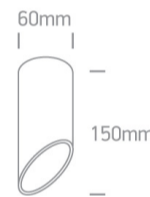

13 Wall & Ceiling > Decorative Cut Cylinders Aluminium

12105E1/B/GL

10W MR16 GU10 Black with Gold reflector cylinder downlight.

Complies with standard EN60598-1 and any other specific standards.

Downloads

Dimensions

Physical Specification

Item Group	13 Wall & Ceiling
Family	Decorative Cut Cylinders Aluminium
Order Code	12105E1/B/GL
Colour	Black-Gold
Material	Aluminium
Shape	Circular
Height	150mm
Diameter	60mm
Surface Ceiling	Yes
Indoor	Yes
Adjustable	No