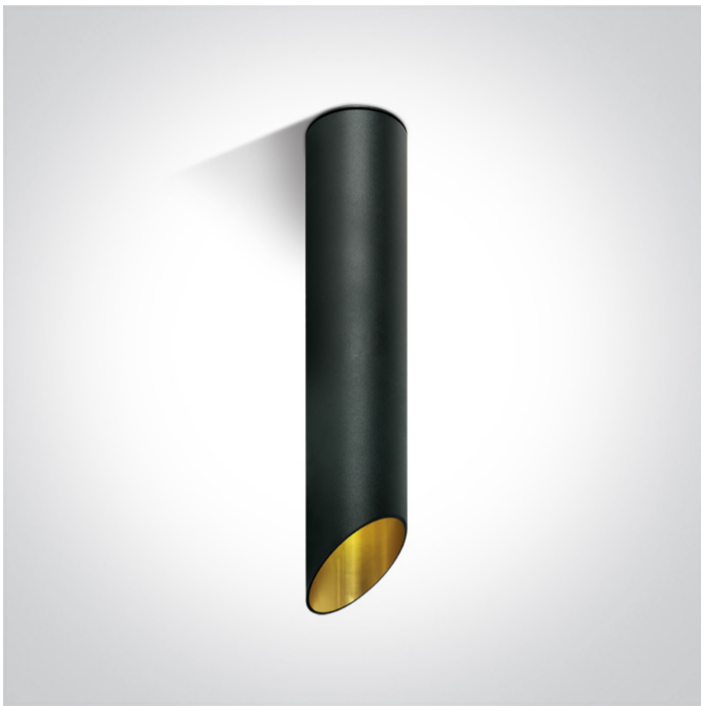

13 Wall & Ceiling>Decorative Cut Cylinders Aluminium

12105E2/B/GL

10W MR16 GU10 Black with Gold reflector cylinder downlight.

Complies with standard EN60598-1 and any other specific standards.

Downloads

Dimensions

Physical Specification

Item Group	13 Wall & Ceiling
Family	Decorative Cut Cylinders Aluminium
Order Code	12105E2/B/GL
Colour	Black-Gold
Material	Aluminium
Shape	Circular
Height	300mm
Diameter	60mm
Surface Ceiling	Yes
Indoor	Yes
Adjustable	No