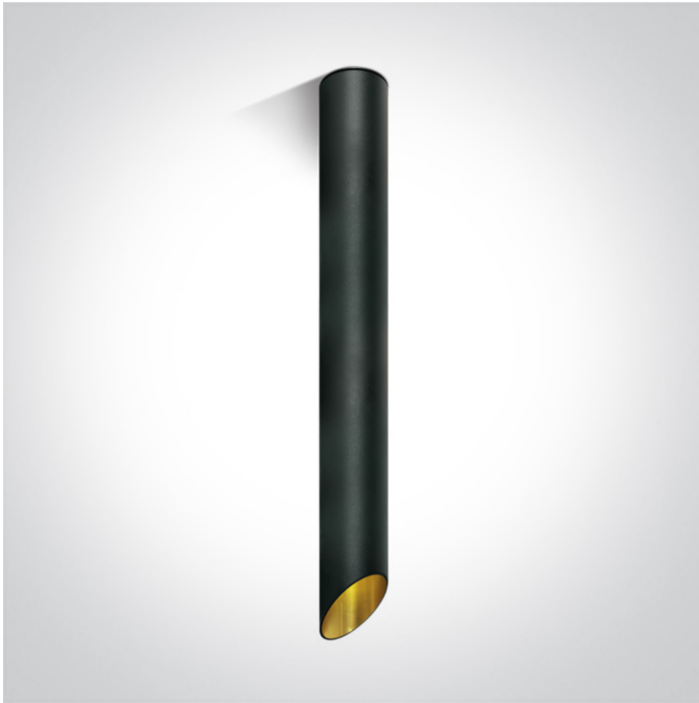

13 Wall & Ceiling > Decorative Cut Cylinders Aluminium

12105E3/B/GL

10W MR16 GU10 Black with Gold reflector cylinder downlight.

Complies with standard EN60598-1 and any other specific standards.

Downloads

Dimensions

Physical Specification

Item Group	13 Wall & Ceiling
Family	Decorative Cut Cylinders Aluminium
Order Code	12105E3/B/GL
Colour	Black-Gold
Material	Aluminium
Shape	Circular
Height	500mm
Diameter	60mm
Surface Ceiling	Yes
Indoor	Yes
Adjustable	No