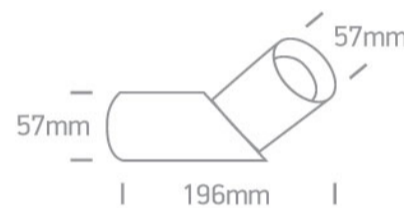

13 Wall & Ceiling > The GU10 Ceiling Lights

12105E4/B

10W MR16 GU10 Adjustable Ceiling Light.

Complies with standard EN60598-1 and any other specific standards.

Downloads

Dimensions

Gallery

Physical Specification

Item Group	13 Wall & Ceiling
Family	The GU10 Ceiling Lights
Order Code	12105E4/B
Colour	Black
Material	Aluminium
Shape	Circular
Height	196mm

Diameter	57mm
Surface Ceiling	Yes
Indoor	Yes
Adjustable	1 Direction