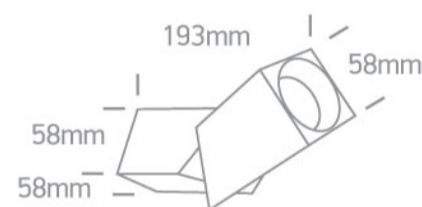

New 2021 Edition 3>Wall & Ceiling

12105E6/W

10W MR16 GU10 Adjustable Ceiling Light.

Complies with standard EN60598-1 and any other specific standards.

Downloads

Dimensions

Gallery

Physical Specification

Material

Die Cast

Shape

Rectangular

Length

58mm

Width	58mm
Height	193mm
Surface Ceiling	Yes
Indoor	Yes
Adjustable	1 Direction

Electrical Characteristics