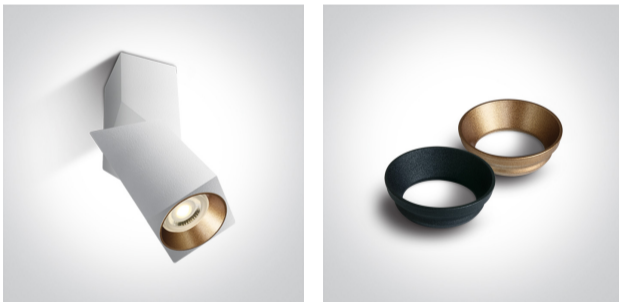

New 2021 Edition 3>Wall & Ceiling

12105E6/W

10W MR16 GU10 Adjustable Ceiling Light.

Complies with standard EN60598-1 and any other specific standards.

Downloads

Dimensions

Gallery

Physical Specification

Item Group

New 2021 Edition 3

Family

Wall & Ceiling

Order Code

12105E6/W

Colour

White

Material

Die Cast

Shape

Rectangular

Length

58mm

Width	58mm
Height	193mm
Surface Ceiling	Yes
Indoor	Yes
Adjustable	1 Direction

Electrical Characteristics