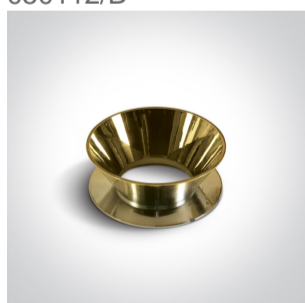

13 Wall & Ceiling>The Chill Out Cylinder GU10

12105MA/MG

10W MR16 GU10 Metal Grey cylinder downlight.

Reflector must be ordered separately.

Complies with standard EN60598-1 and any other specific standards.

Downloads

Dimensions

Must be ordered separately

050112/ABS

050112/B

050112/BS

050112/CU

050112/DC

050112/G

050112/GL

050112/W

Physical Specification

Item Group	13 Wall & Ceiling
Family	The Chill Out Cylinder GU10
Order Code	12105MA/MG
Colour	Metal Grey
Material	Aluminium
Diffuser Material	Plastic
Shape	Circular
Height	250mm
Diameter	75mm
Surface Ceiling	Yes
Indoor	Yes
Adjustable	No