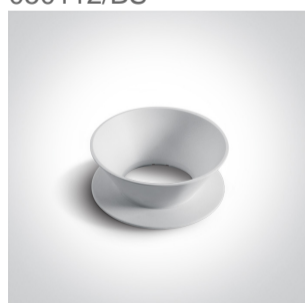

13 Wall & Ceiling>The Chill Out Cylinder GU10

12105MA/MG

10W MR16 GU10 Metal Grey cylinder downlight.

Reflector must be ordered separately.

Complies with standard EN60598-1 and any other specific standards.

Downloads

Dimensions

Must be ordered separately

050112/ABS

050112/B

050112/BS

050112/CU

050112/DC

050112/G

050112/GL

050112/W

Physical Specification

Item Group	13 Wall & Ceiling
Family	The Chill Out Cylinder GU10
Order Code	12105MA/MG
Colour	Metal Grey
Material	Aluminium
Diffuser Material	Plastic
Shape	Circular
Height	250mm
Diameter	75mm
Surface Ceiling	Yes
Indoor	Yes
Adjustable	No