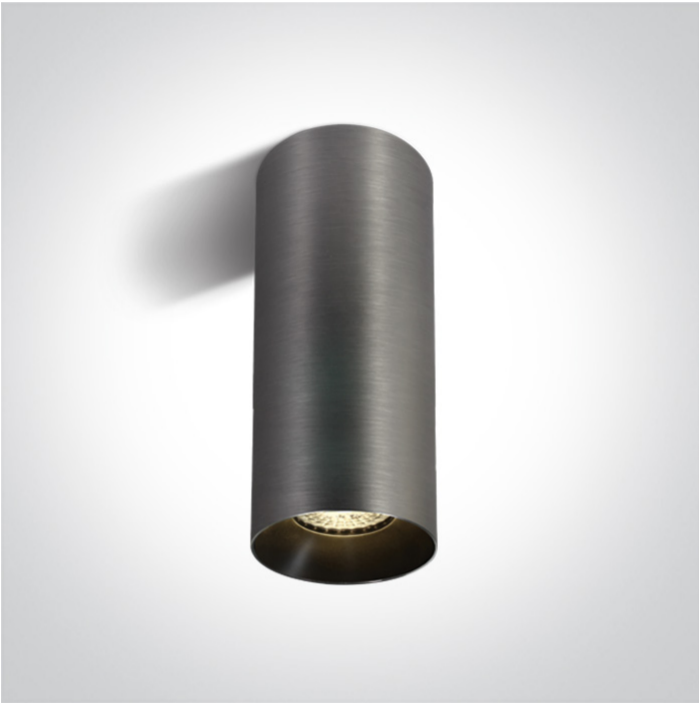

13 Wall & Ceiling>The Chill Out Cylinder GU10

12105MA/MG

10W MR16 GU10 Metal Grey cylinder downlight.

Reflector must be ordered separately.

Complies with standard EN60598-1 and any other specific standards.

Downloads

Dimensions

Must be ordered separately

050112/ABS

050112/B

050112/BS

050112/CU

050112/DC

050112/G

050112/GL

050112/W

Physical Specification

Item Group	13 Wall & Ceiling
Family	The Chill Out Cylinder GU10
Order Code	12105MA/MG
Colour	Metal Grey
Material	Aluminium
Diffuser Material	Plastic
Shape	Circular
Height	250mm
Diameter	75mm
Surface Ceiling	Yes
Indoor	Yes
Adjustable	No