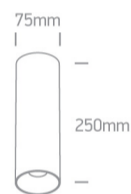

13 Wall & Ceiling>The Chill Out Cylinder GU10

12105MA/MG

10W MR16 GU10 Metal Grey cylinder downlight.

Reflector must be ordered separately.

Complies with standard EN60598-1 and any other specific standards.

Downloads

Dimensions

Must be ordered separately

050112/ABS

050112/B

050112/BS

050112/CU

050112/DC

050112/G

050112/GL

050112/W

Physical Specification

Item Group	13 Wall & Ceiling
Family	The Chill Out Cylinder GU10
Order Code	12105MA/MG
Colour	Metal Grey
Material	Aluminium
Diffuser Material	Plastic
Shape	Circular
Height	250mm
Diameter	75mm
Surface Ceiling	Yes
Indoor	Yes
Adjustable	No

Illumination Data

Illumination Diagram

Dark Light

Yes

Packing Info

Box Length

8cm

Box Width