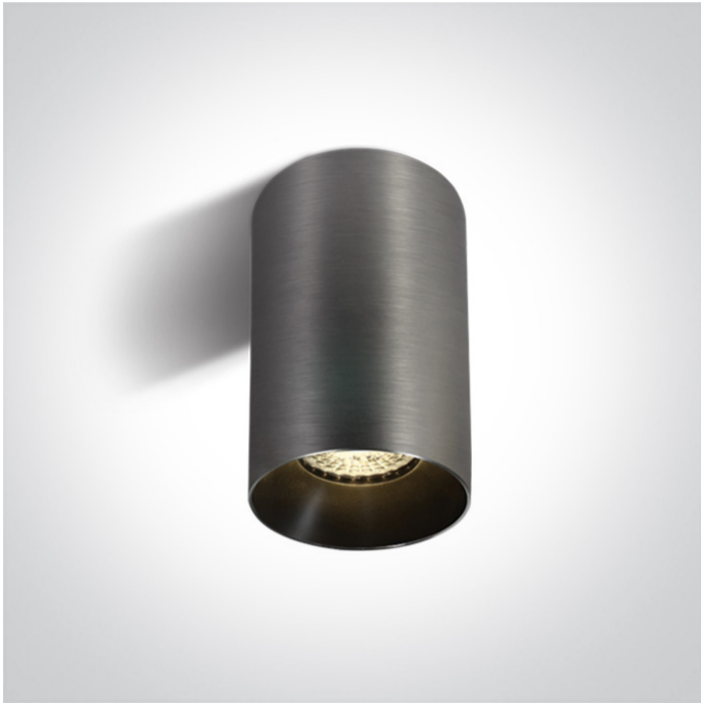

13 Wall & Ceiling>The Chill Out Cylinder GU10

12105M/MG

10W MR16 GU10 Metal Grey cylinder downlight.

Reflector must be ordered separately.

Complies with standard EN60598-1 and any other specific standards.

Downloads

Dimensions

Must be ordered separately

050112/ABS

050112/B

050112/BS

050112/CU

050112/DC

050112/G

050112/GL

050112/W

Physical Specification

Item Group	13 Wall & Ceiling
Family	The Chill Out Cylinder GU10
Order Code	12105M/MG
Colour	Metal Grey
Material	Aluminium
Diffuser Material	Plastic
Shape	Circular
Height	135mm
Diameter	75mm
Surface Ceiling	Yes
Indoor	Yes
Adjustable	No