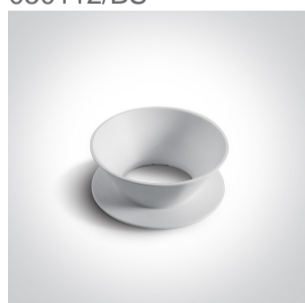

13 Wall & Ceiling>The Chill Out Cylinder GU10

12105M/MG

10W MR16 GU10 Metal Grey cylinder downlight.

Reflector must be ordered separately.

Complies with standard EN60598-1 and any other specific standards.

Downloads

Dimensions

Must be ordered separately

050112/ABS

050112/B

050112/BS

050112/CU

050112/DC

050112/G

050112/GL

050112/W

Physical Specification

Item Group	13 Wall & Ceiling
Family	The Chill Out Cylinder GU10
Order Code	12105M/MG
Colour	Metal Grey
Material	Aluminium
Diffuser Material	Plastic
Shape	Circular
Height	135mm
Diameter	75mm
Surface Ceiling	Yes
Indoor	Yes
Adjustable	No