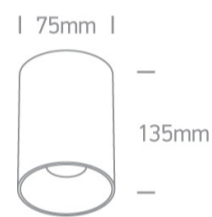

13 Wall & Ceiling>The Chill Out Cylinder GU10

12105M/MG

10W MR16 GU10 Metal Grey cylinder downlight.

Reflector must be ordered separately.

Complies with standard EN60598-1 and any other specific standards.

Downloads

Dimensions

Must be ordered separately

050112/ABS

050112/B

050112/BS

050112/CU

050112/DC

050112/G

050112/GL

050112/W

Physical Specification

Item Group	13 Wall & Ceiling
Family	The Chill Out Cylinder GU10
Order Code	12105M/MG
Colour	Metal Grey
Material	Aluminium
Diffuser Material	Plastic
Shape	Circular
Height	135mm
Diameter	75mm
Surface Ceiling	Yes
Indoor	Yes
Adjustable	No

Illumination Data

Illumination Diagram

Dark Light

Yes

Packing Info

Box Length

14cm

Box Width