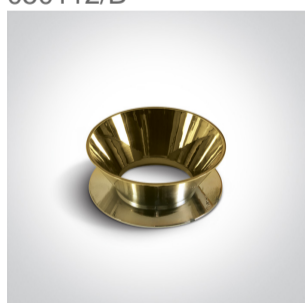

13 Wall & Ceiling>The Chill Out Cylinder GU10

12105M/MG

10W MR16 GU10 Metal Grey cylinder downlight.

Reflector must be ordered separately.

Complies with standard EN60598-1 and any other specific standards.

Downloads

Dimensions

Must be ordered separately

050112/ABS

050112/B

050112/BS

050112/CU

050112/DC

050112/G

050112/GL

050112/W

Physical Specification

Item Group	13 Wall & Ceiling
Family	The Chill Out Cylinder GU10
Order Code	12105M/MG
Colour	Metal Grey
Material	Aluminium
Diffuser Material	Plastic
Shape	Circular
Height	135mm
Diameter	75mm
Surface Ceiling	Yes
Indoor	Yes
Adjustable	No