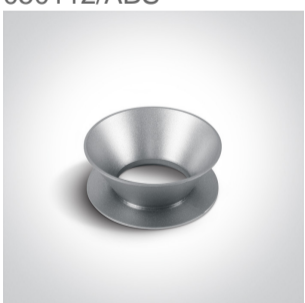

13 Wall & Ceiling>The Chill Out Cylinder GU10

12105M/MG

10W MR16 GU10 Metal Grey cylinder downlight.

Reflector must be ordered separately.

Complies with standard EN60598-1 and any other specific standards.

Downloads

Dimensions

Must be ordered separately

050112/ABS

050112/B

050112/BS

050112/CU

050112/DC

050112/G

050112/GL

050112/W

Physical Specification

Item Group	13 Wall & Ceiling
Family	The Chill Out Cylinder GU10
Order Code	12105M/MG
Colour	Metal Grey
Material	Aluminium
Diffuser Material	Plastic
Shape	Circular
Height	135mm
Diameter	75mm
Surface Ceiling	Yes
Indoor	Yes
Adjustable	No