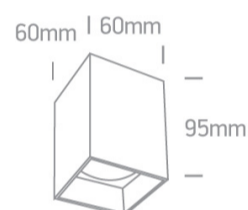

13 Wall & Ceiling>The GU10 Dark Light Aluminium

**12105NA/B**

10W MR16 GU10 Black downlight with Brass reflector.

Complies with standard EN60598-1 and any other specific standards.

Downloads

Dimensions

Physical Specification

Item Group	13 Wall & Ceiling
Family	The GU10 Dark Light Aluminium
Order Code	12105NA/B
Colour	Black
Material	Aluminium
Shape	Rectangular
Length	60mm
Width	60mm
Height	95mm
Surface Ceiling	Yes
Indoor	Yes
Adjustable	No

## Packing Info

Box Length

9cm

Box Width

9cm

Box Height

10,5cm

Pcs/Carton