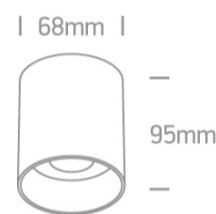

13 Wall & Ceiling>The GU10 Dark Light Aluminium

12105N/B

10W MR16 GU10 Black cylinder downlight with Brass reflector.

Complies with standard EN60598-1 and any other specific standards.

Downloads

Dimensions

Physical Specification

Item Group	13 Wall & Ceiling
Family	The GU10 Dark Light Aluminium
Order Code	12105N/B
Colour	Black
Material	Aluminium
Shape	Circular
Height	95mm
Diameter	68mm
Surface Ceiling	Yes
Indoor	Yes
Adjustable	No

Illumination Diagram

Dark Light

Yes

Packing Info

Box Length

9cm

Box Width

9cm