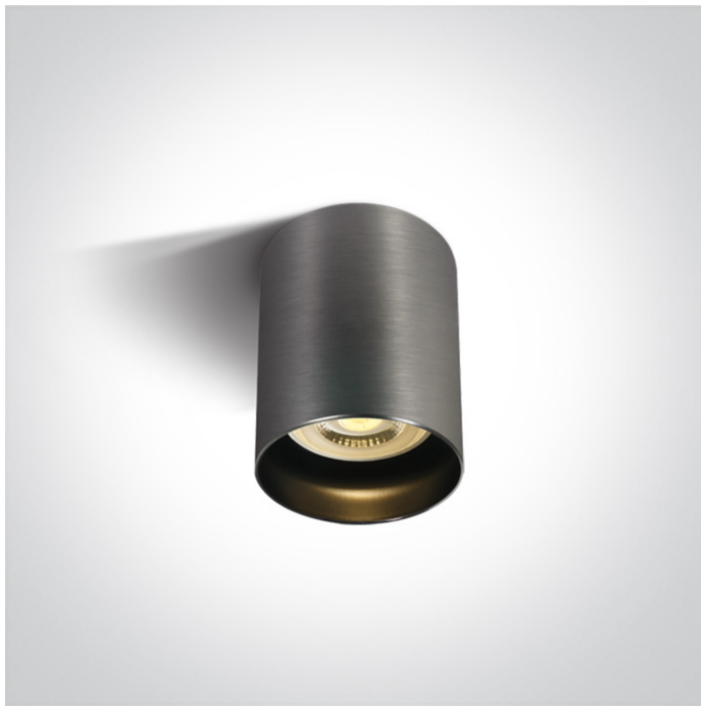

13 Wall & Ceiling>The GU10 Dark Light Aluminium

12105N/MG

10W MR16 GU10 Metal Grey cylinder downlight.

Complies with standard EN60598-1 and any other specific standards.

Downloads

Dimensions

Physical Specification

Item Group	13 Wall & Ceiling
Family	The GU10 Dark Light Aluminium
Order Code	12105N/MG
Colour	Metal Grey
Material	Aluminium
Shape	Circular
Height	95mm
Diameter	68mm
Surface Ceiling	Yes
Indoor	Yes
Adjustable	No