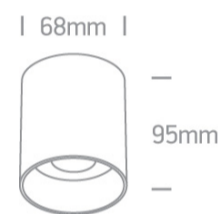

13 Wall & Ceiling>The GU10 Dark Light Aluminium

12105N/MG

10W MR16 GU10 Metal Grey cylinder downlight.

Complies with standard EN60598-1 and any other specific standards.

Downloads

Dimensions

Physical Specification

Item Group	13 Wall & Ceiling
Family	The GU10 Dark Light Aluminium
Order Code	12105N/MG
Colour	Metal Grey
Material	Aluminium
Shape	Circular
Height	95mm
Diameter	68mm
Surface Ceiling	Yes
Indoor	Yes
Adjustable	No

Illumination Diagram

Dark Light

Yes

Packing Info

Box Length

9cm

Box Width

9cm