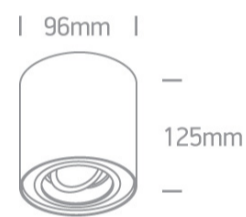

### Dimensions

### Physical Specification

Item Group	13 Wall & Ceiling
Family	GU10 Adjustable Cylinders Aluminium
Order Code	12105Y/B
Colour	Black
Material	Aluminium
Shape	Circular
Height	125mm
Diameter	96mm
Surface Ceiling	Yes
Indoor	Yes
Adjustable	2 Directions

## Packing Info

Box Length

10cm

Box Width

10cm

Box Height

13cm

Pcs/Carton