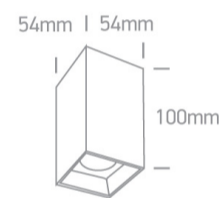

### Dimensions

### Physical Specification

Item Group	14 Wall & Ceiling LED
Family	Surface Shop Square Boxes Aluminium
Order Code	12107B/W/W
Colour	White
Material	Aluminium
Shape	Rectangular
Length	54mm
Width	54mm
Height	100mm
Surface Ceiling	Yes
Indoor	Yes
Adjustable	No