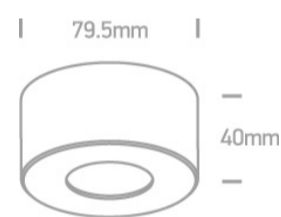

## 12107V/B/W

7W Aluminium LED Cylinder, IP20.

AC LED

Complies with standard EN60598-1 and any other specific standards.

Downloads

Dimensions

Physical Specification

Item Group	14 Wall & Ceiling LED
Family	LED Fashion Cylinders
Order Code	12107V/B/W
Colour	Black
Material	Aluminium
Shape	Circular
Height	40mm
Diameter	79,5mm
Surface Ceiling	Yes
Indoor	Yes

#### Illumination Data

Colour Temperature	3000K
Lumen Output	500lm
Light Efficiency	71,42lm/W
CRI	80
Beam Angle	40°
Illumination Diagram	

#### Packing Info

Box Length	9,5cm
Box Width	9,5cm
Box Height	5cm
Box Weight	0,2Kg
Pcs/Carton	30
Barcode	5291889063131
HS Code	9405409900

Certification & Warranty

Warranty

3 Years

Weee Directive

Yes

switch to  
**one light!**