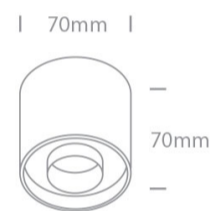

New 2021 Edition 3>Wall & Ceiling LED

12108D/BBS/W

8W COB LED Cylinder CRI 97 with exchangeable reflectors.

Reflector must be order separately.
Complete with non-dimmable LED driver.

Complies with standard EN60598-1 and any other specific standards.

Downloads

Dimensions

Must be ordered separately

050206/B

050206/BS

050206/W

Physical Specification

Item Group	New 2021 Edition 3
Family	Wall & Ceiling LED
Order Code	12108D/BBS/W
Colour	Brushed Brass
Material	Aluminium
Shape	Circular

Height	70mm
Diameter	70mm
Surface Ceiling	Yes
Indoor	Yes
Adjustable	No

Electrical Characteristics

Gear	Built In
Fitting + Driver	
Input Voltage	220-240V
50 Hz	Yes
60 Hz	Yes
Safety Class	
Power(Watts)	8W
IP Rating	IP20
Light Source	LED built in
Dimmable	No
F Mark	

Illumination Data

Colour Temperature	3000K
Lumen Output	560lm
Light Efficiency	70lm/W
CRI	97
Beam Angle	24°
Illumination Diagram	
Dark Light	Yes

Packing Info

Box Length	8cm
Box Width	8cm
Box Height	8,5cm
Pcs/Carton	50
Barcode	5291889070986
HS Code	9405409900