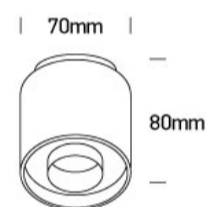

New 2021 Edition 3>Wall & Ceiling LED

12108DB/B/W

8W COB LED Cylinder with SMD backlit LED with exchangeable reflectors.

Reflector must be order separately.
Complete with non-dimmable LED driver.

Complies with standard EN60598-1 and any other specific standards.

Downloads

Dimensions

Must be ordered separately

050206/B

050206/BS

050206/W

Physical Specification

| | |
|------------|--------------------|
| Item Group | New 2021 Edition 3 |
| Family | Wall & Ceiling LED |
| Order Code | 12108DB/B/W |
| Colour | Black |
| Material | Aluminium |
| Shape | Circular |

| | |
|-----------------|------|
| Height | 80mm |
| Diameter | 70mm |
| Surface Ceiling | Yes |
| Indoor | Yes |
| Adjustable | No |

Electrical Characteristics

| Gear | Built In |
|------------------|---|
| Fitting + Driver | |
| Input Voltage | 220-240V |
| 50 Hz | Yes |
| 60 Hz | Yes |
| Safety Class |  |
| Power(Watts) | 8W |
| IP Rating | IP20 |
| Light Source | LED built in |
| Dimmable | No |
| F Mark |  |

Packing Info

| | |
|------------|---------------|
| Box Length | 7,5cm |
| Box Width | 7,5cm |
| Box Height | 9cm |
| Pcs/Carton | 50 |
| Barcode | 5291889070764 |
| HS Code | 9405409900 |

Certification & Warranty