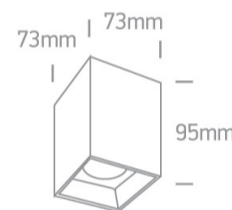

Complete with non-dimmable LED driver.

Complies with standard EN60598-1 and any other specific standards.

Downloads

Dimensions

Gallery

Physical Specification

Item Group	14 Wall & Ceiling LED
Family	The Retro Dark Light Square Cylinders
Order Code	12112ZA/B/W
Colour	Black
Material	Die Cast + Plastic
Shape	Rectangular
Length	73mm

Width	73mm
Height	95mm
Surface Ceiling	Yes
Indoor	Yes
Adjustable	No

Electrical Characteristics

Gear	Built In
Fitting + Driver	
Input Voltage	220-240V
50 Hz	Yes
60 Hz	Yes
Safety Class	
Power(Watts)	12W
IP Rating	IP20
Light Source	LED built in
Dimmable	No
F Mark	

Illumination Data

Colour Temperature	3000K
Lumen Output	960lm
Light Efficiency	80lm/W
CRI	80
Beam Angle	45°
Illumination Diagram	
Dark Light	Yes

Packing Info

Box Length	8cm
Box Width	8cm
Box Height	15,5cm
Pcs/Carton	30
Barcode	5291889059134
HS Code	9405409900