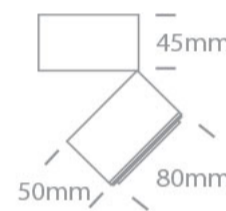

## 12115G/B/W

15W COB LED zoomable 15°-45° adjustable ceiling light with removable honeycomb.

Supplied with 350mA driver.

Complies with standard EN60598-1 and any other specific standards.

### Dimensions

### Physical Specification

Item Group	New 2023 Edition 2
Family	Wall & Ceiling LED
Order Code	12115G/B/W
Colour	Black
Material	Aluminium
Shape	Circular
Height	95mm
Diameter	80mm
Recessed Ceiling	Yes
Indoor	Yes
Adjustable	2 Directions