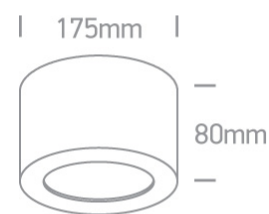

## 12116FD/B/BS

16W LED Hidden Light Cylinders Range.

Complete with non-dimmable LED driver.

Complies with standard EN60598-1 and any other specific standards.

### Dimensions

### Physical Specification

Item Group	New 2021 Edition 2
Family	Wall & Ceiling LED
Order Code	12116FD/B/BS
Colour	Black-Brass
Material	Die Cast
Shape	Circular
Height	80mm
Diameter	175mm
Surface Ceiling	Yes
Indoor	Yes
Adjustable	No

### Packing Info

Box Length
Box Width
Box Height
Box Weight
Pcs/Carton
Barcode
HS Code

18cm
18cm
8,5cm
0,94Kg
20
5291889068464
9405409900