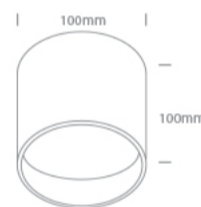

Downloads

Dimensions

Accessories

050300B/BS

050300B/W

050300BH/B

0750B/15

0750B/24

Physical Specification

Item Group	New 2023 Edition 2
Family	Wall & Ceiling LED
Order Code	12120F/W/W
Colour	White
Material	Die Cast
Shape	Circular

Height	100mm
Diameter	100mm
Surface Ceiling	Yes
Indoor	Yes
Adjustable	No

Illumination Data

Colour Temperature	3000K
Lumen Output	2400lm
Light Efficiency	120lm/W
CRI	90
Beam Angle	38°
Illumination Diagram	
Dark Light	Yes

Packing Info

Pcs/Carton	10
Barcode	5291889076599
HS Code	9405413990