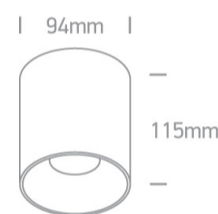

Complies with standard EN60598-1 and any other specific standards.

Downloads

Dimensions

Gallery

Physical Specification

Item Group	14 Wall & Ceiling LED
Family	The Retro Dark Light Cylinders
Order Code	12120Z/B/W
Colour	Black
Material	Die Cast + Plastic
Shape	Circular
Height	115mm

Diameter	94mm
Surface Ceiling	Yes
Indoor	Yes
Adjustable	No

Electrical Characteristics

Gear	Built In
------	----------

Fitting + Driver

Input Voltage	220-240V
50 Hz	Yes
60 Hz	Yes
Safety Class	
Power(Watts)	20W
IP Rating	IP20
Light Source	LED built in
Dimmable	No
F Mark	

Fitting

Input Type	Constant Current
Input Current	500mA
Voltage	37,2V
Power(Watts)	18,6W
IP Rating	IP20
Light Source	LED built in
LED Type	COB
LED Brand	Cree

Gear

Gear Type	Led Driver
-----------	------------

Colour Temperature	3000K
Lumen Output	1600lm
Light Efficiency	80lm/W
CRI	80
Beam Angle	45°
Illumination Diagram	
Dark Light	Yes

Packing Info

Box Length	10,5cm
Box Width	10,5cm
Box Height	17,5cm
Pcs/Carton	24
Barcode	5291889059066
HS Code	9405409900