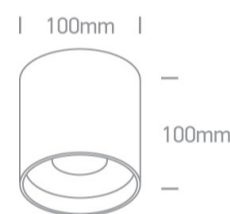

### Dimensions

### Physical Specification

Item Group	14 Wall & Ceiling LED
Family	LED Fashion Cylinders
Order Code	12122C/B/W
Colour	Black
Material	Die Cast
Shape	Circular
Height	100mm
Diameter	100mm
Surface Ceiling	Yes
Indoor	Yes
Adjustable	No

## Packing Info

Box Length
Box Width
Box Height
Pcs/Carton
Barcode
HS Code

14,5cm
14cm
11cm
20
5291889059370
9405409900