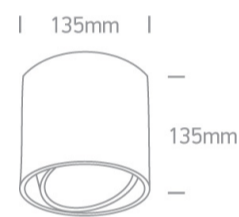

13 Wall & Ceiling > Adjustable Ceiling Lights

**12142/W**

75w R111 GU10 Adjustable Ceiling Light, IP20.

Complies with standard EN60598-1 and any other specific standards.

Downloads

Dimensions

Gallery

Physical Specification

Item Group	13 Wall & Ceiling
Family	Adjustable Ceiling Lights
Order Code	12142/W
Colour	White
Material	Aluminium
Shape	Circular
Height	135mm

Diameter	135mm
Surface Ceiling	Yes
Indoor	Yes
Adjustable	2 Directions