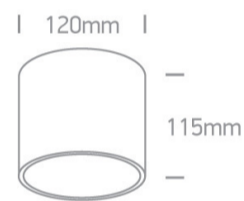

13 Wall & Ceiling > R111 GU10 Ceiling Lights

12144/B

15W GU10, R111 Ceiling Light.

Complies with standard EN60598-1 and any other specific standards.

Downloads

Dimensions

Physical Specification

Item Group	13 Wall & Ceiling
Family	R111 GU10 Ceiling Lights
Order Code	12144/B
Colour	Black
Material	Aluminium
Shape	Circular
Height	115mm
Diameter	120mm
Surface Ceiling	Yes
Indoor	Yes
Adjustable	No

Illumination Diagram

Packing Info

Box Length

12,5cm

Box Width

12,5cm

Box Height

12,5cm