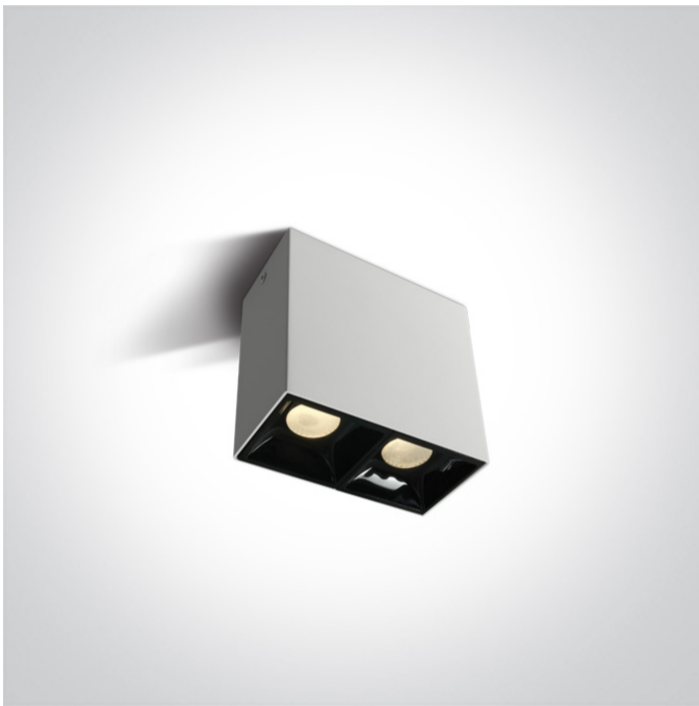

14 Wall & Ceiling LED>Surface Shop Square Boxes Aluminium

## 12207B/W/W

2x7W COB LED downlight, ideal for residential and commercial illumination.

Complete with non-dimmable LED driver.

Complies with standard EN60598-1 and any other specific standards.

### Physical Specification

Item Group	14 Wall & Ceiling LED
Family	Surface Shop Square Boxes Aluminium
Order Code	12207B/W/W
Colour	White
Material	Aluminium
Shape	Rectangular
Length	105mm
Width	54mm
Height	100mm
Surface Ceiling	Yes
Indoor	Yes
Adjustable	No