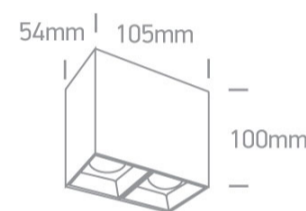

### Dimensions

### Physical Specification

Item Group	14 Wall & Ceiling LED
Family	Surface Shop Square Boxes Aluminium
Order Code	12207B/W/W
Colour	White
Material	Aluminium
Shape	Rectangular
Length	105mm
Width	54mm
Height	100mm
Surface Ceiling	Yes
Indoor	Yes
Adjustable	No