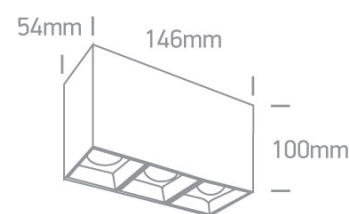

Downloads

Dimensions

Physical Specification

Item Group	14 Wall & Ceiling LED
Family	Surface Shop Square Boxes Aluminium
Order Code	12307B/W/W
Colour	White
Material	Aluminium
Shape	Rectangular
Length	146mm
Width	54mm
Height	100mm
Surface Ceiling	Yes
Indoor	Yes
Adjustable	No