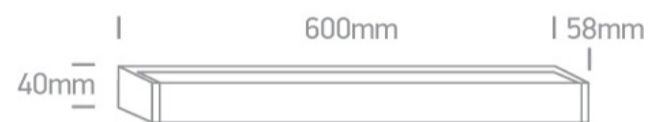

New 2022 Edition 3>Bathroom

38114M/EW

15W LED fitting ideal for installation above the bathroom mirror, IP44.

Supplied with non-dimmable LED driver.

Complies with standard EN60598-1 and any other specific standards.

Downloads

Dimensions

Physical Specification

Item Group	New 2022 Edition 3
Family	Bathroom
Order Code	38114M/EW
Colour	Chrome
Material	Aluminium
Diffuser Material	PC
Shape	Rectangular
Length	600mm
Width	40mm
Height	58mm
Surface Wall	Yes
Indoor	Yes