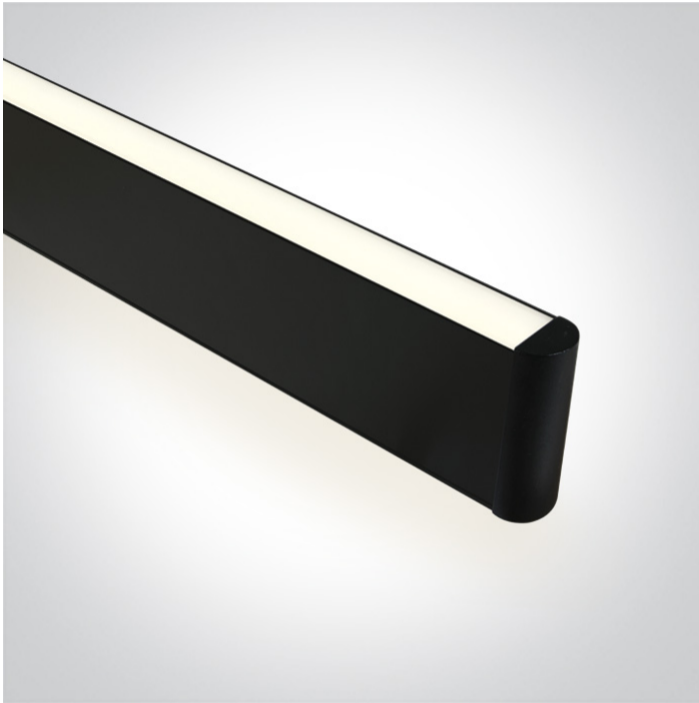

## 12 Office & Kitchen>Up & Down LED Linear Profiles

## 38140AU/B/C

40W suspended linear diffuser with uplight, ideal for offices.

Complete with 900mA driver and 3m suspension kit.

Complies with standard EN60598-1 and any other specific standards.

### Physical Specification

Item Group	12 Office & Kitchen
Family	Up & Down LED Linear Profiles
Order Code	38140AU/B/C
Colour	Black
Material	Aluminium
Diffuser Material	Plastic
Shape	Rectangular

Length	1175mm
Width	22mm
Height	85mm
Suspended Ceiling	Yes
Indoor	Yes
Adjustable	No