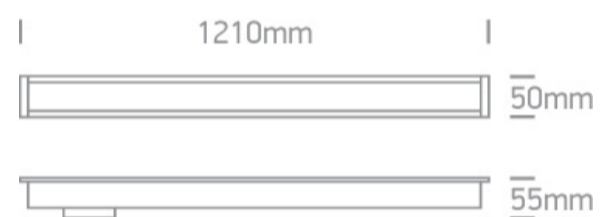

12 Office & Kitchen>UGR19 Recessed LED Linear Profiles

38145AR/B/C

40W UGR19 Recessed linear with diffuser, ideal for offices.
Complete with 1000mA driver , 6pcs fixing clips, 4pcs connectors & 2pcs end cups. .

Complies with standard EN60598-1 and any other specific standards.

Downloads

Dimensions

Gallery

Physical Specification

Item Group	12 Office & Kitchen
Family	UGR19 Recessed LED Linear Profiles
Order Code	38145AR/B/C
Colour	Black
Material	Aluminium
Diffuser Material	PC
Shape	Rectangular

Length	1210mm
Width	50mm
Height	55mm
Cutout Hole Width	1200mm
Cutout Hole Length	37mm
Recessed Ceiling	Yes
Depth Required	80mm
Indoor	Yes
Adjustable	No

Electrical Characteristics

Gear	Built In
Fitting + Driver	
Input Voltage	220-240V
50 Hz	Yes
60 Hz	Yes
Safety Class	
Power(Watts)	40W
IP Rating	IP20
Light Source	LED built in
Dimmable	No
F Mark	

Illumination Data

Colour Temperature	4000K
Lumen Output	3800lm
Light Efficiency	95lm/W
CRI	90
Illumination Diagram	
UGR	19

Packing Info

Pcs/Carton	12
Barcode	5291889067924
HS Code	9405409900

Warranty

3 Years