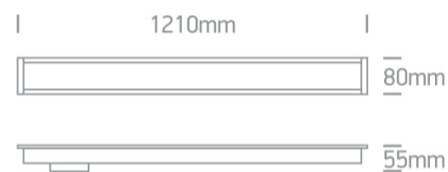

## 38150AR/W/W

40W UGR19 Recessed linear with diffuser, ideal for offices.

Complete with 1000mA driver , 4pcs fixing clips, 4pcs connectors & 2pcs end cups.

Can be connected in line

Complies with standard EN60598-1 and any other specific standards.

### Dimensions

### Physical Specification

Item Group	12 Office & Kitchen
Family	UGR19 Recessed LED Linear Profiles
Order Code	38150AR/W/W
Colour	White
Material	Aluminium
Diffuser Material	Plastic
Shape	Rectangular

Length	1210mm
Width	80mm
Height	55mm
Cutout Hole Width	1200mm
Cutout Hole Length	68mm
Recessed Ceiling	Yes
Depth Required	80mm
Indoor	Yes
Adjustable	No