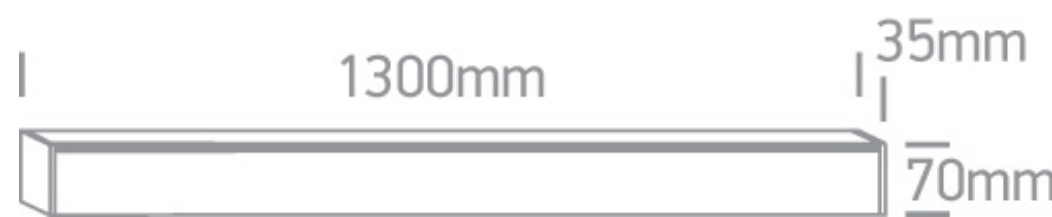

Downloads

Dimensions