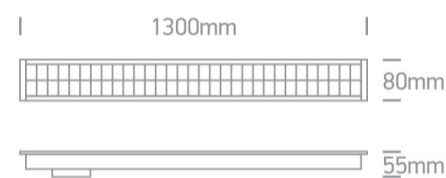

12 Office & Kitchen>Recessed LED Linear Profiles

38150BR/B/C

40W UGR17 Recessed linear with diffuser, ideal for offices.

Complete with 1000mA driver , 4pcs fixing clips, 4pcs connectors & 2pcs end caps.

Can be connected in line

Complies with standard EN60598-1 and any other specific standards.

Downloads

Dimensions

Gallery

Physical Specification

Item Group

12 Office & Kitchen

Family

Plastic

Shape

Rectangular

Length	1300mm
Width	80mm
Height	55mm
Cutout Hole Width	1280mm
Cutout Hole Length	68mm
Recessed Ceiling	Yes
Depth Required	80mm
Indoor	Yes
Adjustable	No

Electrical Characteristics

Illumination Data

Colour Temperature	4000K
Lumen Output	4000lm
Light Efficiency	100lm/W
CRI	90
Beam Angle	34°
Illumination Diagram	
Dark Light	Yes
UGR	17

Packing Info

Pcs/Carton	12
Barcode	5291889063841
HS Code	9405409900