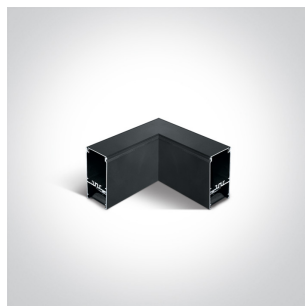

12 Office & Kitchen > LED Linear Profiles Medium size

38150BU/B/C

40W UGR17 Linear system with with 48 LED spots and 20W uplight for suspended installation, ideal for offices.

Complete with 1000mA + 500mA drivers

Complies with standard EN60598-1 and any other specific standards.

Downloads

Dimensions

Gallery

Accessories

050170C/B