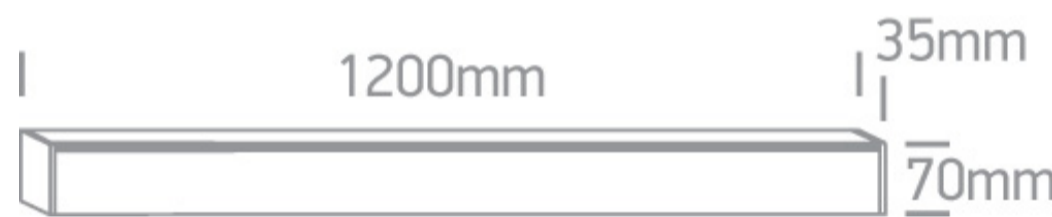

Downloads

Dimensions