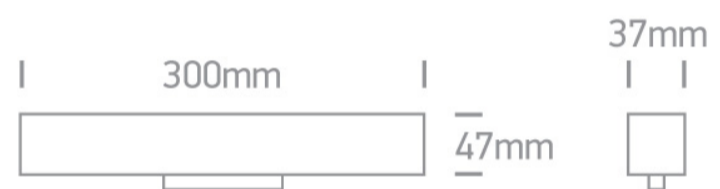

New 2022 Edition 2>Tracks & Magnetic

42100A/B/W

LED Linear magnetic track light, ideal for shops and showrooms.

Complies with standard EN60598-1 and any other specific standards.

Downloads

Dimensions

Gallery

Order Code	42100A/B/W
Colour	Black
Material	Aluminium
Diffuser Material	PC
Shape	Rectangular
Length	300mm
Width	37mm
Height	47mm
Surface Wall	Yes
Track mounted	Yes
Indoor	Yes
Adjustable	No

Electrical Characteristics

Fitting

Input Type	Constant Voltage
Input Voltage	48V DC
Safety Class	
Power(Watts)	15W
IP Rating	IP20
Light Source	LED built in
LED Type	SMD 2835
LED Brand	Osram
LED Number	60

Illumination Data

Colour Temperature	3000K
Lumen Output	1200lm
Light Efficiency	80lm/W