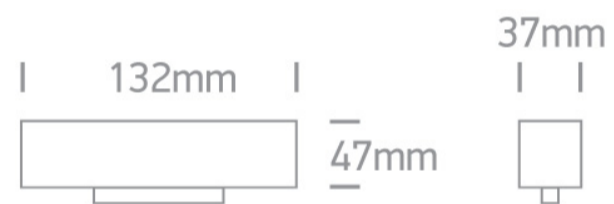

New 2022 Edition 2>Tracks & Magnetic

42104B/B/W

LED Linear magnetic track light, ideal for shops and showrooms.

Complies with standard EN60598-1 and any other specific standards.

Downloads

Dimensions

Gallery

Order Code	42104B/B/W
Colour	Black
Material	Aluminium
Shape	Rectangular
Length	132mm
Width	37mm
Height	47mm
Surface Wall	Yes
Track mounted	Yes
Indoor	Yes
Adjustable	No

Electrical Characteristics

Fitting