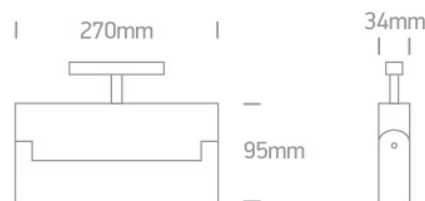

New 2022 Edition 2>Tracks & Magnetic

42106BL/B/W

DALI adjustable LED Linear magnetic track light, ideal for shops and showrooms.

Complies with standard EN60598-1 and any other specific standards.

Downloads

Dimensions

Gallery

Related items

42001/B

42002/B

Physical Specification

Item Group

New 2022 Edition 2

Family

Tracks & Magnetic

Order Code	42106BL/B/W
Colour	Black
Material	Aluminium
Shape	Rectangular
Length	270mm
Width	34mm
Height	95mm
Track mounted	Yes
Indoor	Yes
Adjustable	1 Direction

Electrical Characteristics

Fitting

Input Type	Constant Voltage
Input Voltage	48V DC
Safety Class	
Power(Watts)	22W
IP Rating	IP20
Light Source	LED built in
LED Type	SMD 3535
LED Brand	Bridgelux
LED Number	10

Illumination Data

Colour Temperature	3000K
Lumen Output	1760lm
Light Efficiency	80lm/W
CRI	90
Beam Angle	38°