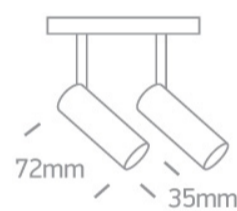

New 2022 Edition 2>Tracks & Magnetic

42108A/B/W

2x6W track spots for magnetic track, ideal for shops and showrooms.

Complies with standard EN60598-1 and any other specific standards.

Downloads

Dimensions

Gallery

Order Code	42108A/B/W
Colour	Black
Material	Aluminium
Shape	Circular
Height	72mm
Diameter	35mm
Surface Wall	Yes
Track mounted	Yes
Indoor	Yes
Adjustable	2 Directions

Electrical Characteristics

Fitting

Input Type	Constant Voltage
Input Voltage	48V DC
Safety Class	
Power(Watts)	2x6W
IP Rating	IP20
Light Source	LED built in
LED Type	COB
LED Brand	Cree
LED Number	2

Illumination Data

Colour Temperature	3000K
Lumen Output	960lm
Light Efficiency	80lm/W
CRI	90
Beam Angle	38°

Packing Info

Pcs/Carton

40

Barcode

5291889072195

HS Code