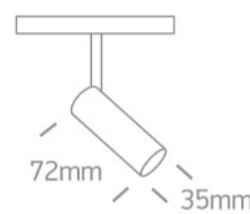

New 2022 Edition 2>Tracks & Magnetic

42108/B/W

Track spot for magnetic track, ideal for shops and showrooms.

Complies with standard EN60598-1 and any other specific standards.

Downloads

Dimensions

Gallery

Related items

42001/B

42002/B

Physical Specification

Item Group

New 2022 Edition 2

Family

Tracks & Magnetic

Order Code	42108/B/W
Colour	Black
Material	Aluminium
Shape	Circular
Height	72mm
Diameter	35mm
Surface Wall	Yes
Track mounted	Yes
Indoor	Yes
Adjustable	2 Directions

Colour Temperature	3000K
Lumen Output	480lm
Light Efficiency	80lm/W
CRI	90
Beam Angle	38°

Packing Info

Pcs/Carton

30

Barcode

5291889067542

HS Code

9405409900