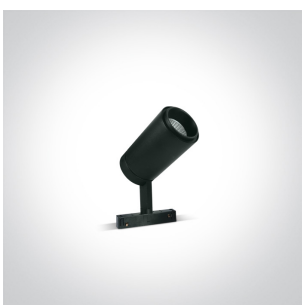

New 2022 Edition 2>Tracks & Magnetic

42114BL/B/W

Track spot for magnetic track, ideal for shops and showrooms.

Complies with standard EN60598-1 and any other specific standards.

Downloads

Dimensions

Gallery

Order Code	42114BL/B/W
Colour	Black
Material	Aluminium
Shape	Circular
Height	136mm
Diameter	73mm
Track mounted	Yes
Indoor	Yes
Adjustable	2 Directions

Electrical Characteristics

Fitting

Input Type	Constant Voltage
Input Voltage	48V DC
Safety Class	
Power(Watts)	24W
IP Rating	IP20
Light Source	LED built in
LED Type	COB
LED Brand	Cree
LED Number	1