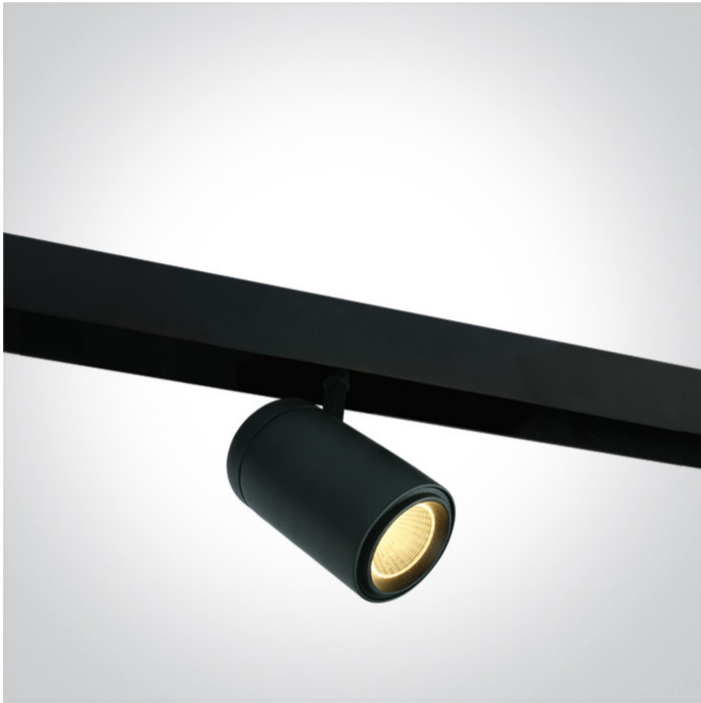

## 42114C/B/W

Track spot for magnetic track, ideal for shops and showrooms.

Complies with standard EN60598-1 and any other specific standards.