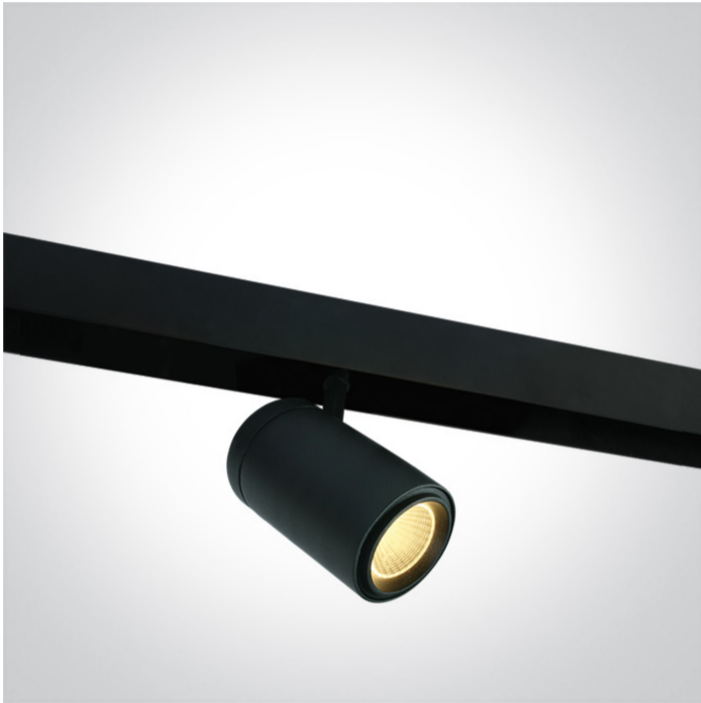

New 2022 Edition 2>Tracks & Magnetic

42114CL/B/W

DALI Track spot for magnetic track, ideal for shops and showrooms.

Complies with standard EN60598-1 and any other specific standards.

Downloads

Dimensions

Gallery

Order Code	42114CL/B/W
Colour	Black
Material	Aluminium
Shape	Circular
Height	154mm
Diameter	83mm
Track mounted	Yes
Indoor	Yes
Adjustable	2 Directions

Electrical Characteristics

Fitting

Input Type	Constant Voltage
Input Voltage	48V DC
Safety Class	
Power(Watts)	30W
IP Rating	IP20
Light Source	LED built in
LED Type	COB
LED Brand	Cree
LED Number	1