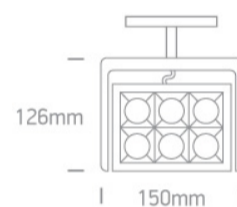

## 42118/B/W

Track spot for magnetic track, ideal for shops and showrooms.

Complies with standard EN60598-1 and any other specific standards.

### Dimensions

### Physical Specification

Item Group

New 2022 Edition 2

Family

Tracks & Magnetic

Order Code	42118/B/W
Colour	Black
Material	Aluminium
Shape	Rectangular
Length	150mm
Width	126mm
Height	39mm
Track mounted	Yes
Indoor	Yes
Adjustable	2 Directions