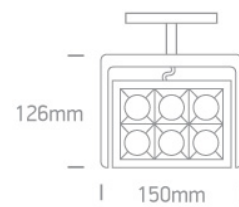

New 2022 Edition 2>Tracks & Magnetic

42118L/B/W

DALI track spot for magnetic track, ideal for shops and showrooms.

Complies with standard EN60598-1 and any other specific standards.

Downloads

Dimensions

Gallery

Order Code	42118L/B/W
Colour	Black
Material	Aluminium
Shape	Rectangular
Length	150mm
Width	126mm
Height	39mm
Track mounted	Yes
Indoor	Yes
Adjustable	2 Directions

Electrical Characteristics

Fitting

Input Type	Constant Voltage
Input Voltage	48V DC
Safety Class	
Power(Watts)	26W
IP Rating	IP20
Light Source	LED built in
LED Type	COB
LED Brand	Cree
LED Number	6

Illumination Data

Colour Temperature	3000K
Lumen Output	2080lm
Light Efficiency	80lm/W
CRI	90
Beam Angle	50°

Packing Info

Pcs/Carton

20

Barcode

5291889067597

HS Code