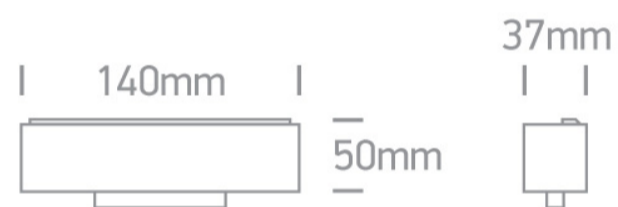

New 2022 Edition 2>Tracks & Magnetic

42120B/B/W

Assymetric LED Linear magnetic track light, ideal for shops and showrooms.

Complies with standard EN60598-1 and any other specific standards.

Downloads

Dimensions

Tracks & Magnetic

Order Code	42120B/B/W
Colour	Black
Material	Aluminium
Diffuser Material	PC
Shape	Rectangular
Length	140mm
Width	37mm
Height	50mm
Surface Wall	Yes
Track mounted	Yes
Indoor	Yes
Adjustable	No

Colour Temperature	3000K
Lumen Output	960lm
Light Efficiency	80lm/W
CRI	90

Beam Angle

90°

Illumination Diagram

Packing Info

Pcs/Carton

40

Barcode