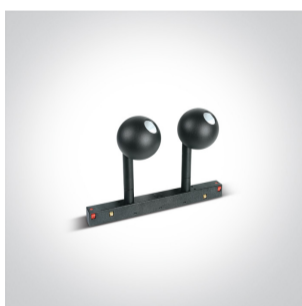

New 2022 Edition 2>Tracks & Magnetic

42134A/B/W

Track spot for magnetic track, ideal for shops and showrooms.

Complies with standard EN60598-1 and any other specific standards.

Downloads

Dimensions

Gallery

Related items

42001/B

42002/B

Physical Specification

Item Group

New 2022 Edition 2

Family

Tracks & Magnetic

Order Code	42134A/B/W
Colour	Black
Material	Aluminium
Shape	Circular
Height	80mm
Diameter	54mm
Surface Wall	Yes
Track mounted	Yes
Indoor	Yes
Adjustable	2 Directions

Electrical Characteristics

Fitting

Input Type	Constant Voltage
Input Voltage	48V DC
Safety Class	
Power(Watts)	2x7W
IP Rating	IP20
Light Source	LED built in
LED Type	COB
LED Brand	Osram
LED Number	2

Illumination Data