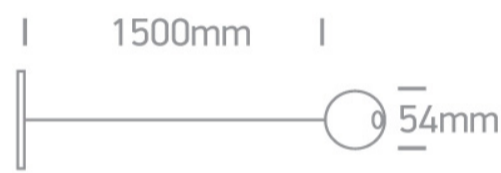

New 2022 Edition 2>Tracks & Magnetic

42134B/B/W

Pendant light for magnetic track.

Complies with standard EN60598-1 and any other specific standards.

Downloads

Dimensions

Gallery

Related items

42001/B

42002/B

Physical Specification

Item Group

New 2022 Edition 2

Family

Tracks & Magnetic

|               |            |
|---------------|------------|
| Order Code    | 42134B/B/W |
| Colour        | Black      |
| Material      | Aluminium  |
| Shape         | Circular   |
| Height        | 1500mm     |
| Diameter      | 54mm       |
| Track mounted | Yes        |
| Indoor        | Yes        |

## Illumination Data

|                      |                                                                                       |
|----------------------|---------------------------------------------------------------------------------------|
| Colour Temperature   | 3000K                                                                                 |
| Lumen Output         | 560lm                                                                                 |
| Light Efficiency     | 80lm/W                                                                                |
| CRI                  | 90                                                                                    |
| Beam Angle           | 36°                                                                                   |
| Illumination Diagram |  |