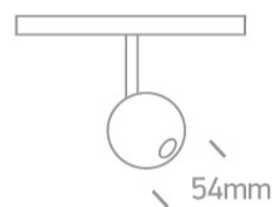

New 2022 Edition 2>Tracks & Magnetic

42134/B/W

Track spot for magnetic track, ideal for shops and showrooms.

Complies with standard EN60598-1 and any other specific standards.

Downloads

Dimensions

Gallery

Related items

42001/B

42002/B

Physical Specification

Item Group

New 2022 Edition 2

Family

Tracks & Magnetic

Order Code	42134/B/W
Colour	Black
Material	Aluminium
Shape	Circular
Height	80mm
Diameter	54mm
Surface Wall	Yes
Track mounted	Yes
Indoor	Yes
Adjustable	2 Directions